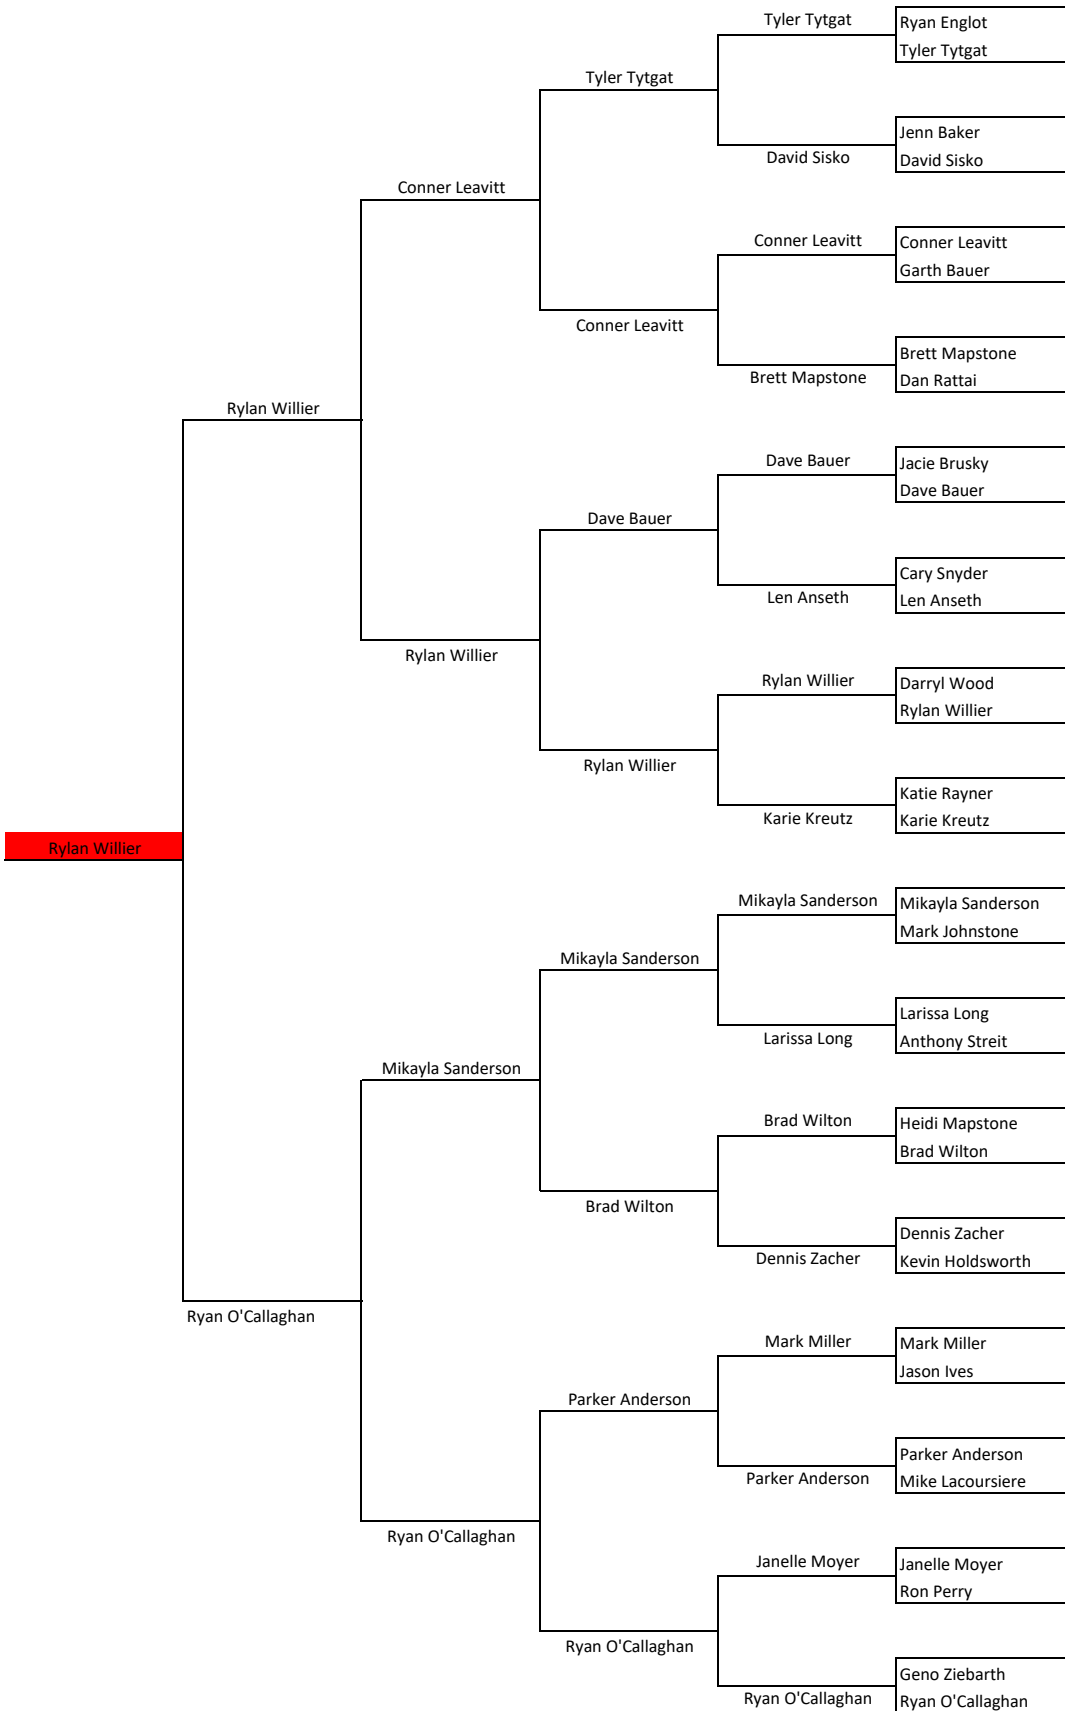

2023 Beef Bowl - Step Ladder B-Side Playoffs (Best 2 of 3)